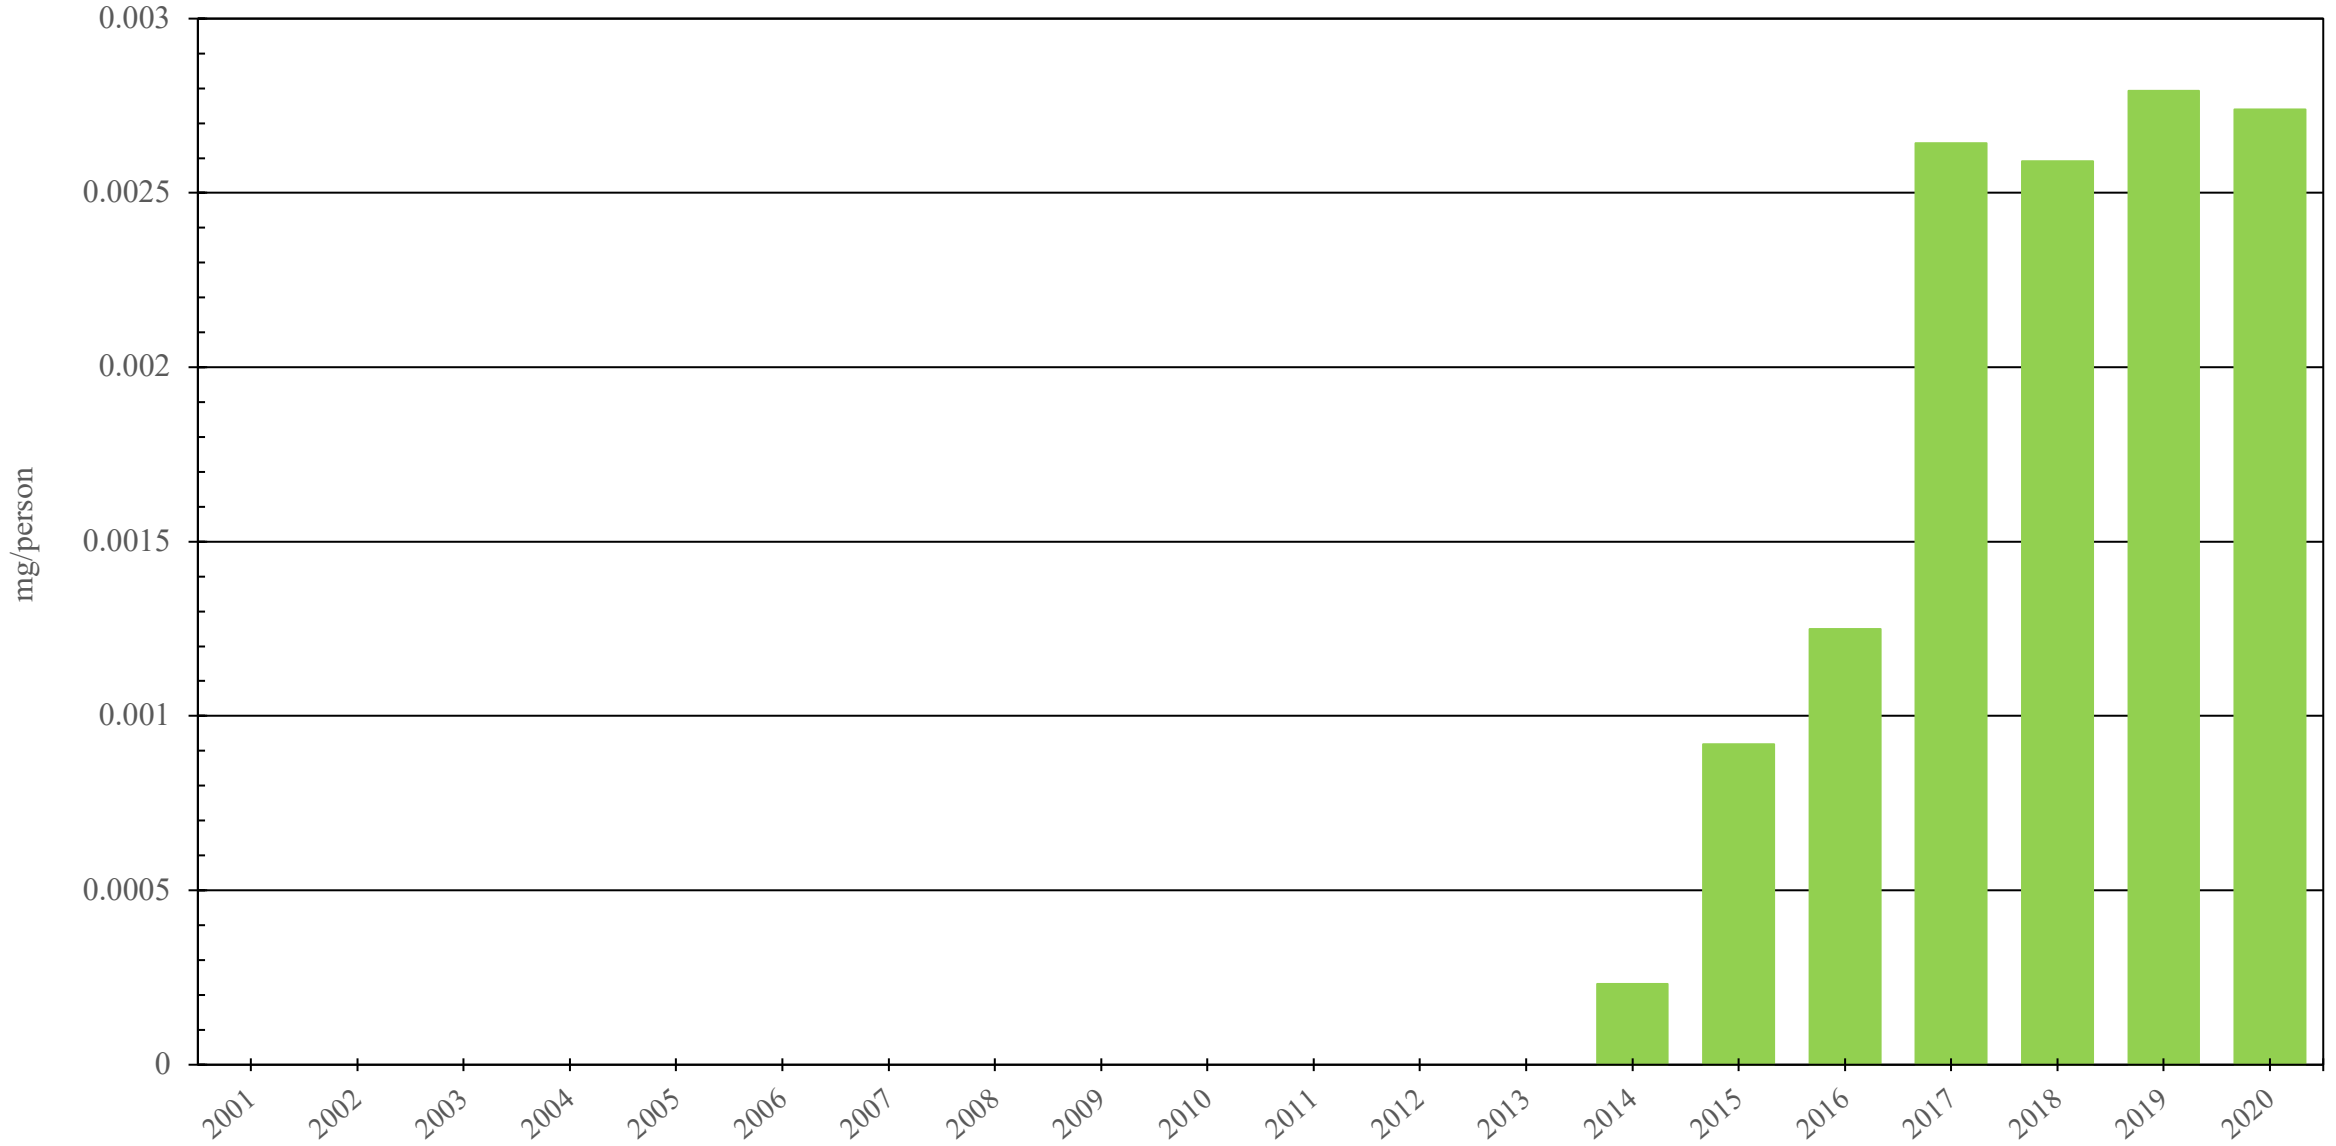

Timor-Leste

Fentanyl Consumption (mg/person), 2001 - 2020

Sources: International Narcotics Control Board (data); The World Bank (population)

Created by: Walther Global Palliative Care & Supportive Oncology, Indiana University Simon Comprehensive Cancer Center, 2022