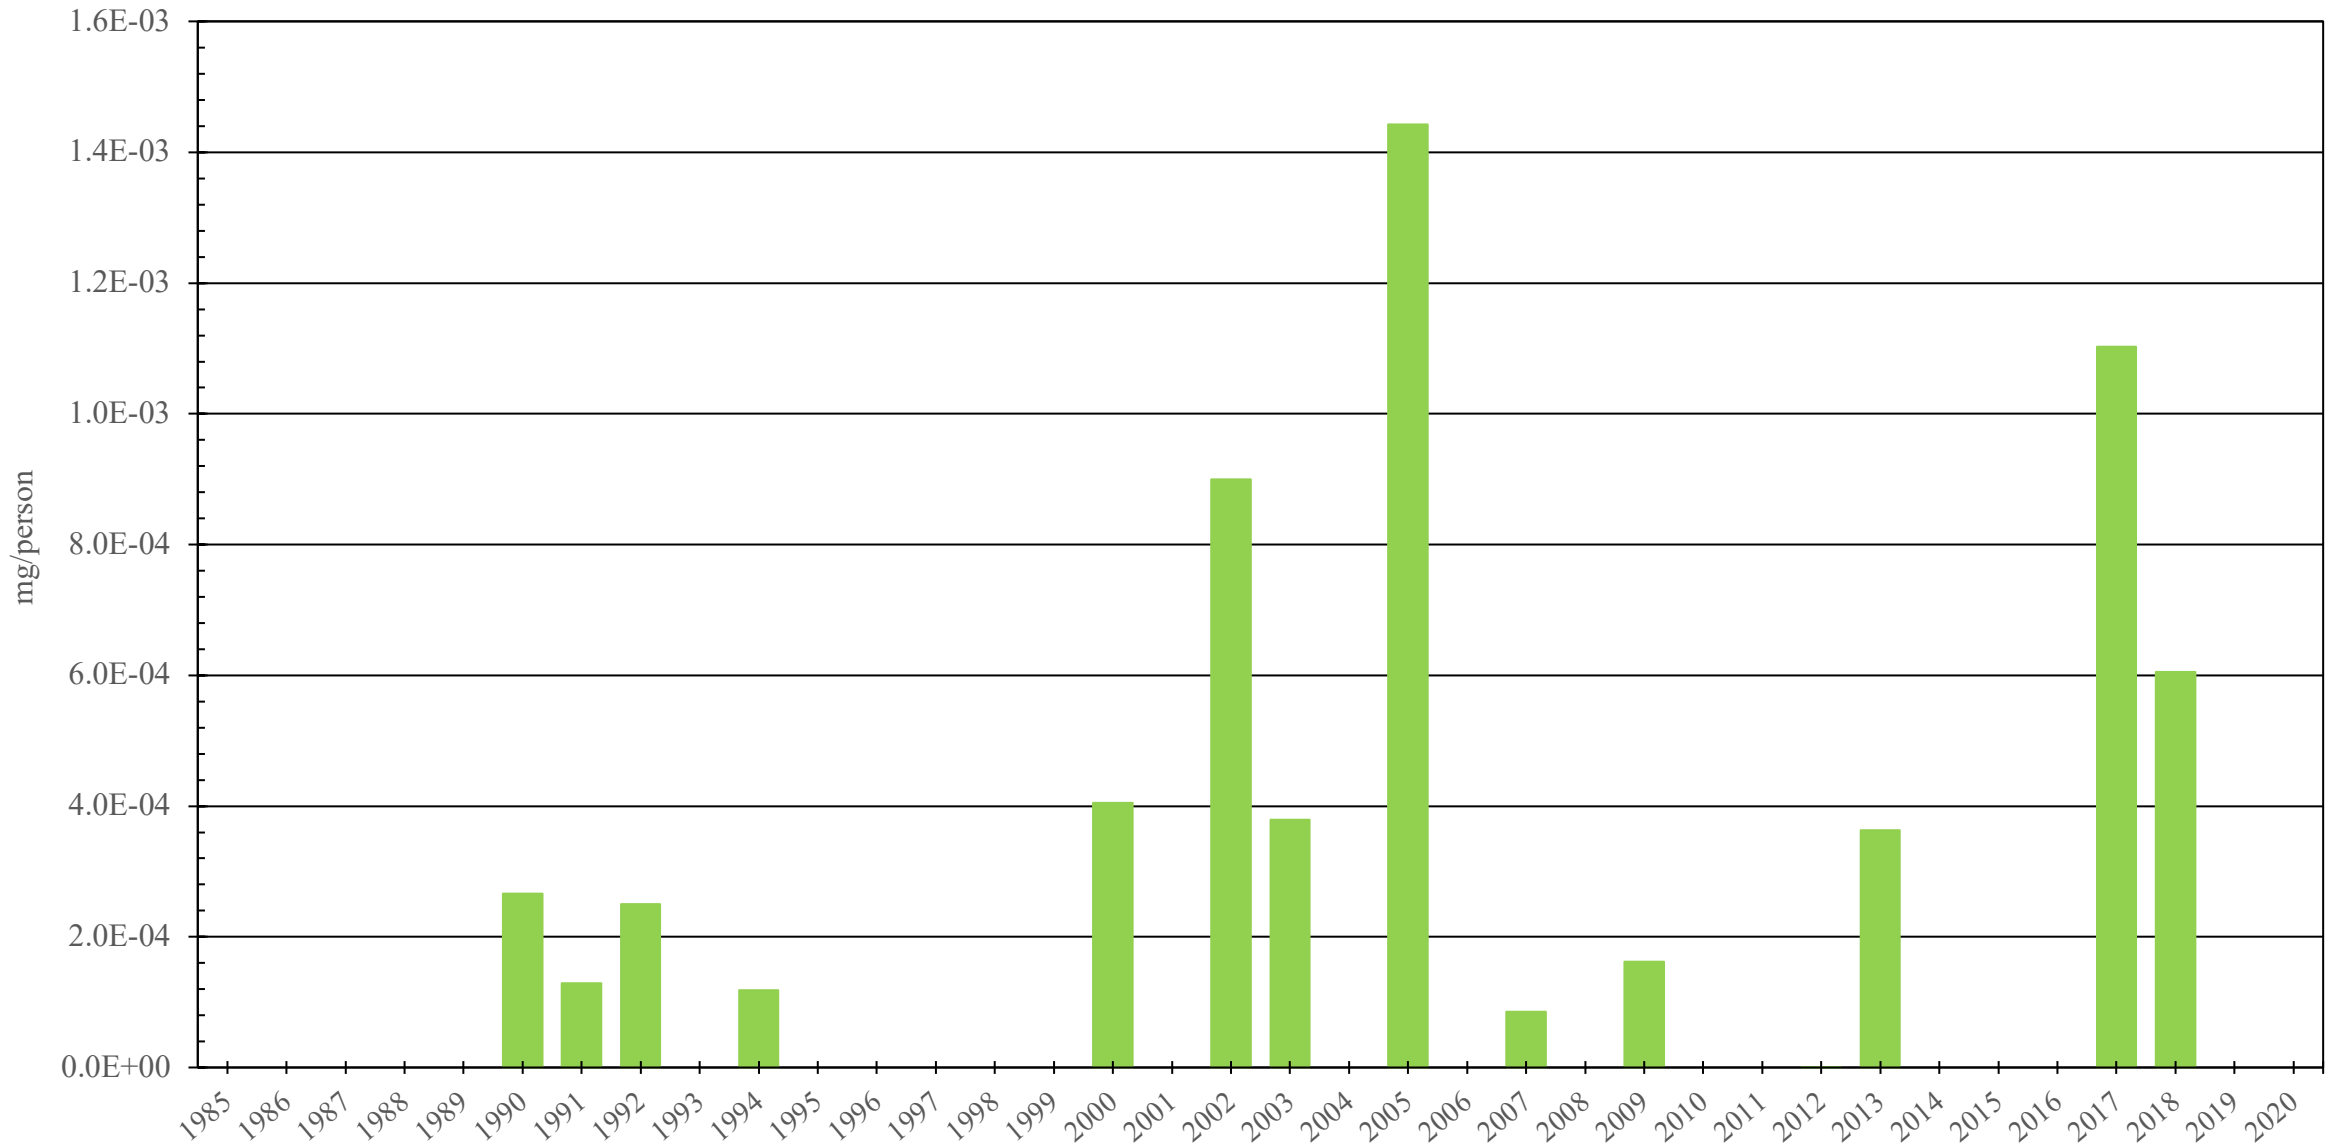

# Senegal

Fentanyl Consumption (mg/person), 1985 - 2020

Sources: International Narcotics Control Board (data); United Nations Statistics Division (population)

Created by: Walther Global Palliative Care & Supportive Oncology, Indiana University Simon Comprehensive Cancer Center, 2022