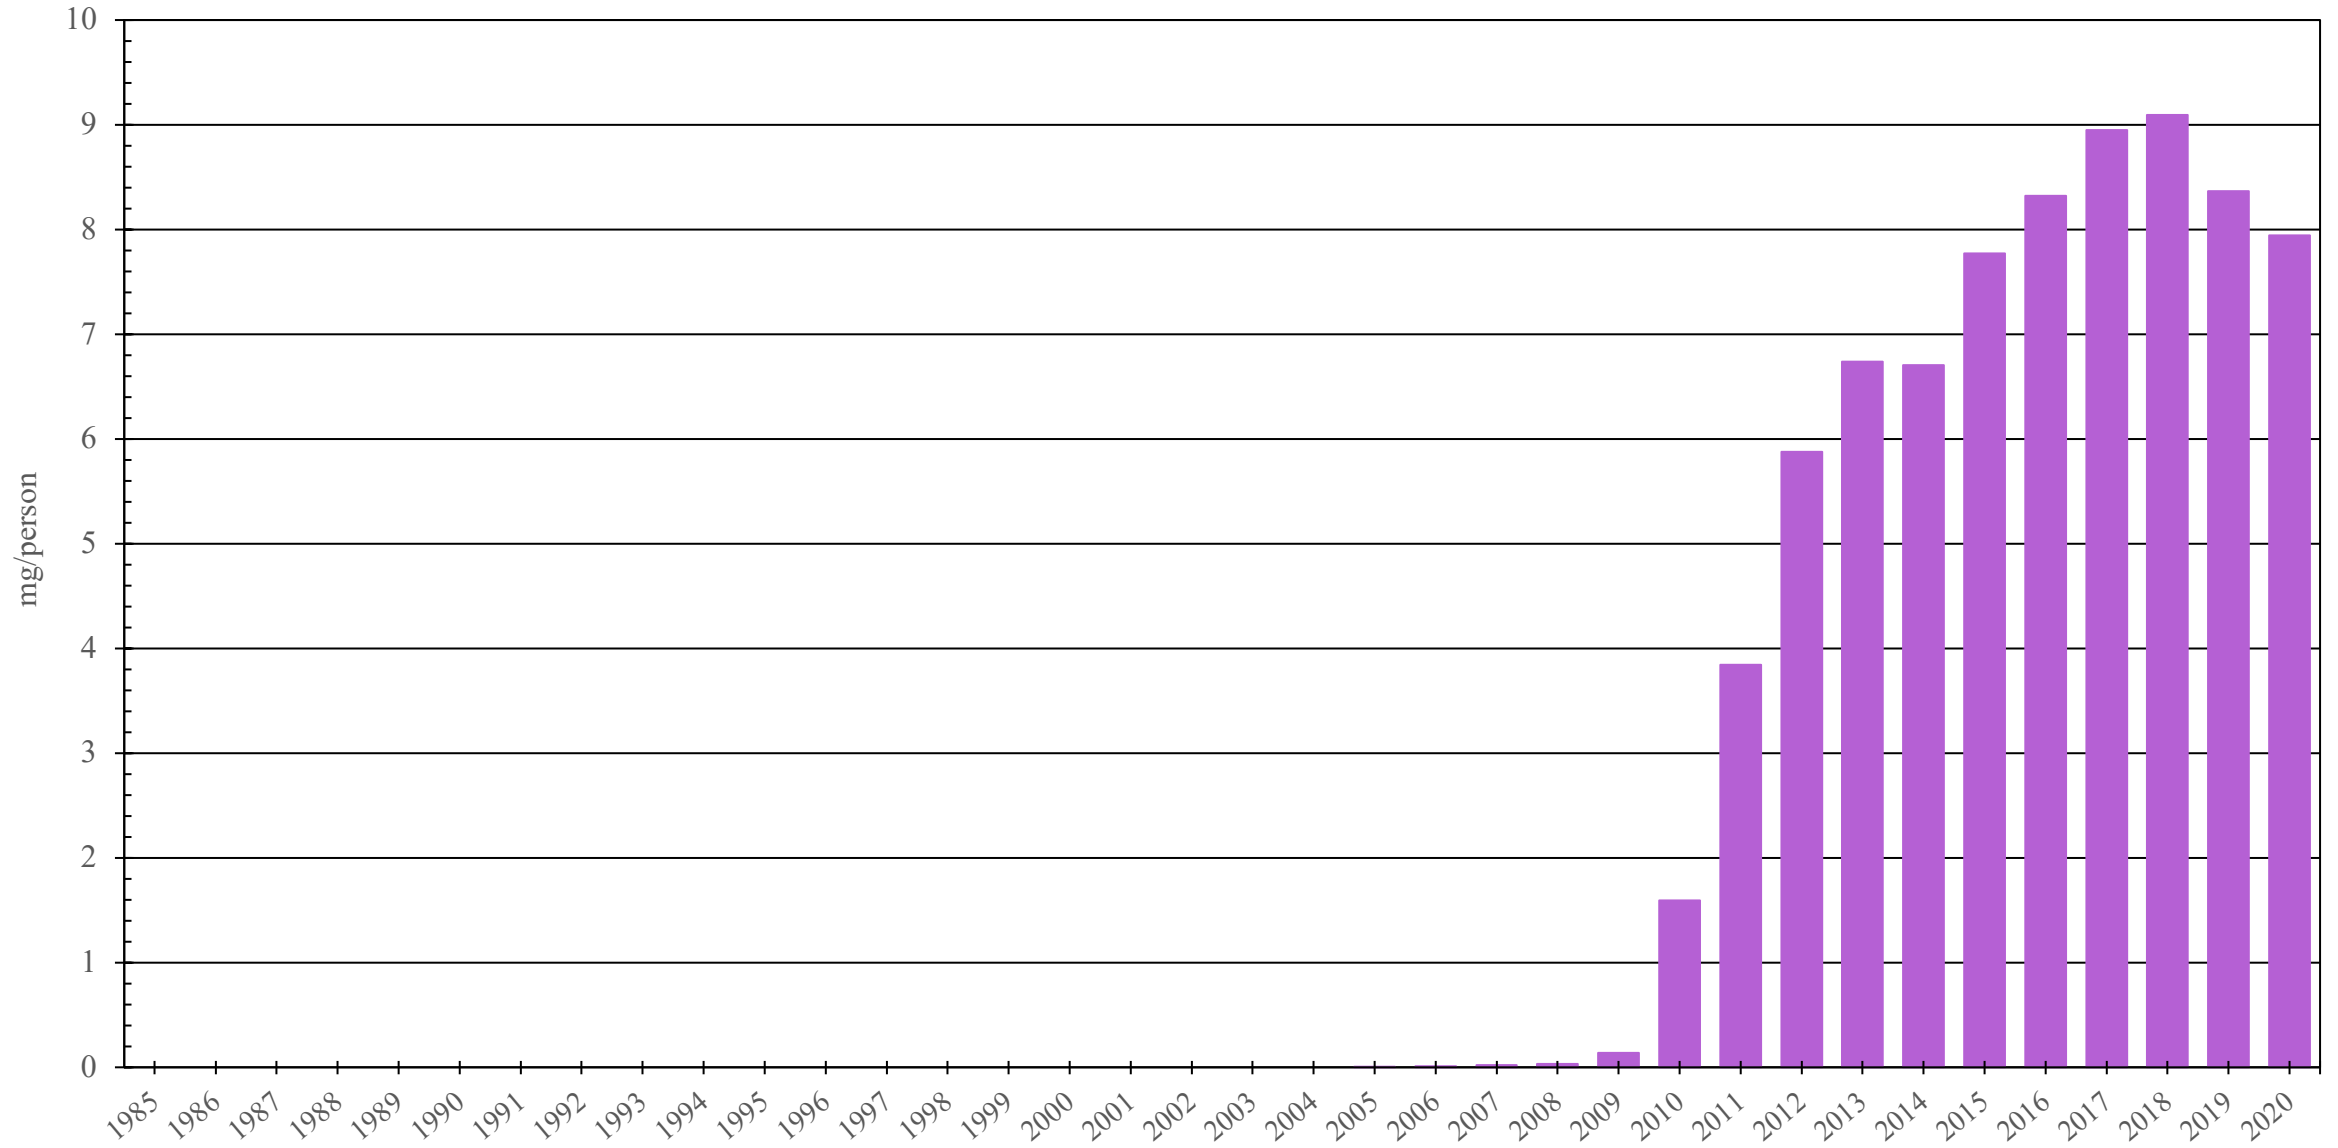

Luxembourg

Oxycodone Consumption (mg/person), 1985 - 2020

Sources: International Narcotics Control Board (data); The World Bank (population)

Created by: Walther Global Palliative Care & Supportive Oncology, Indiana University Simon Comprehensive Cancer Center, 2022