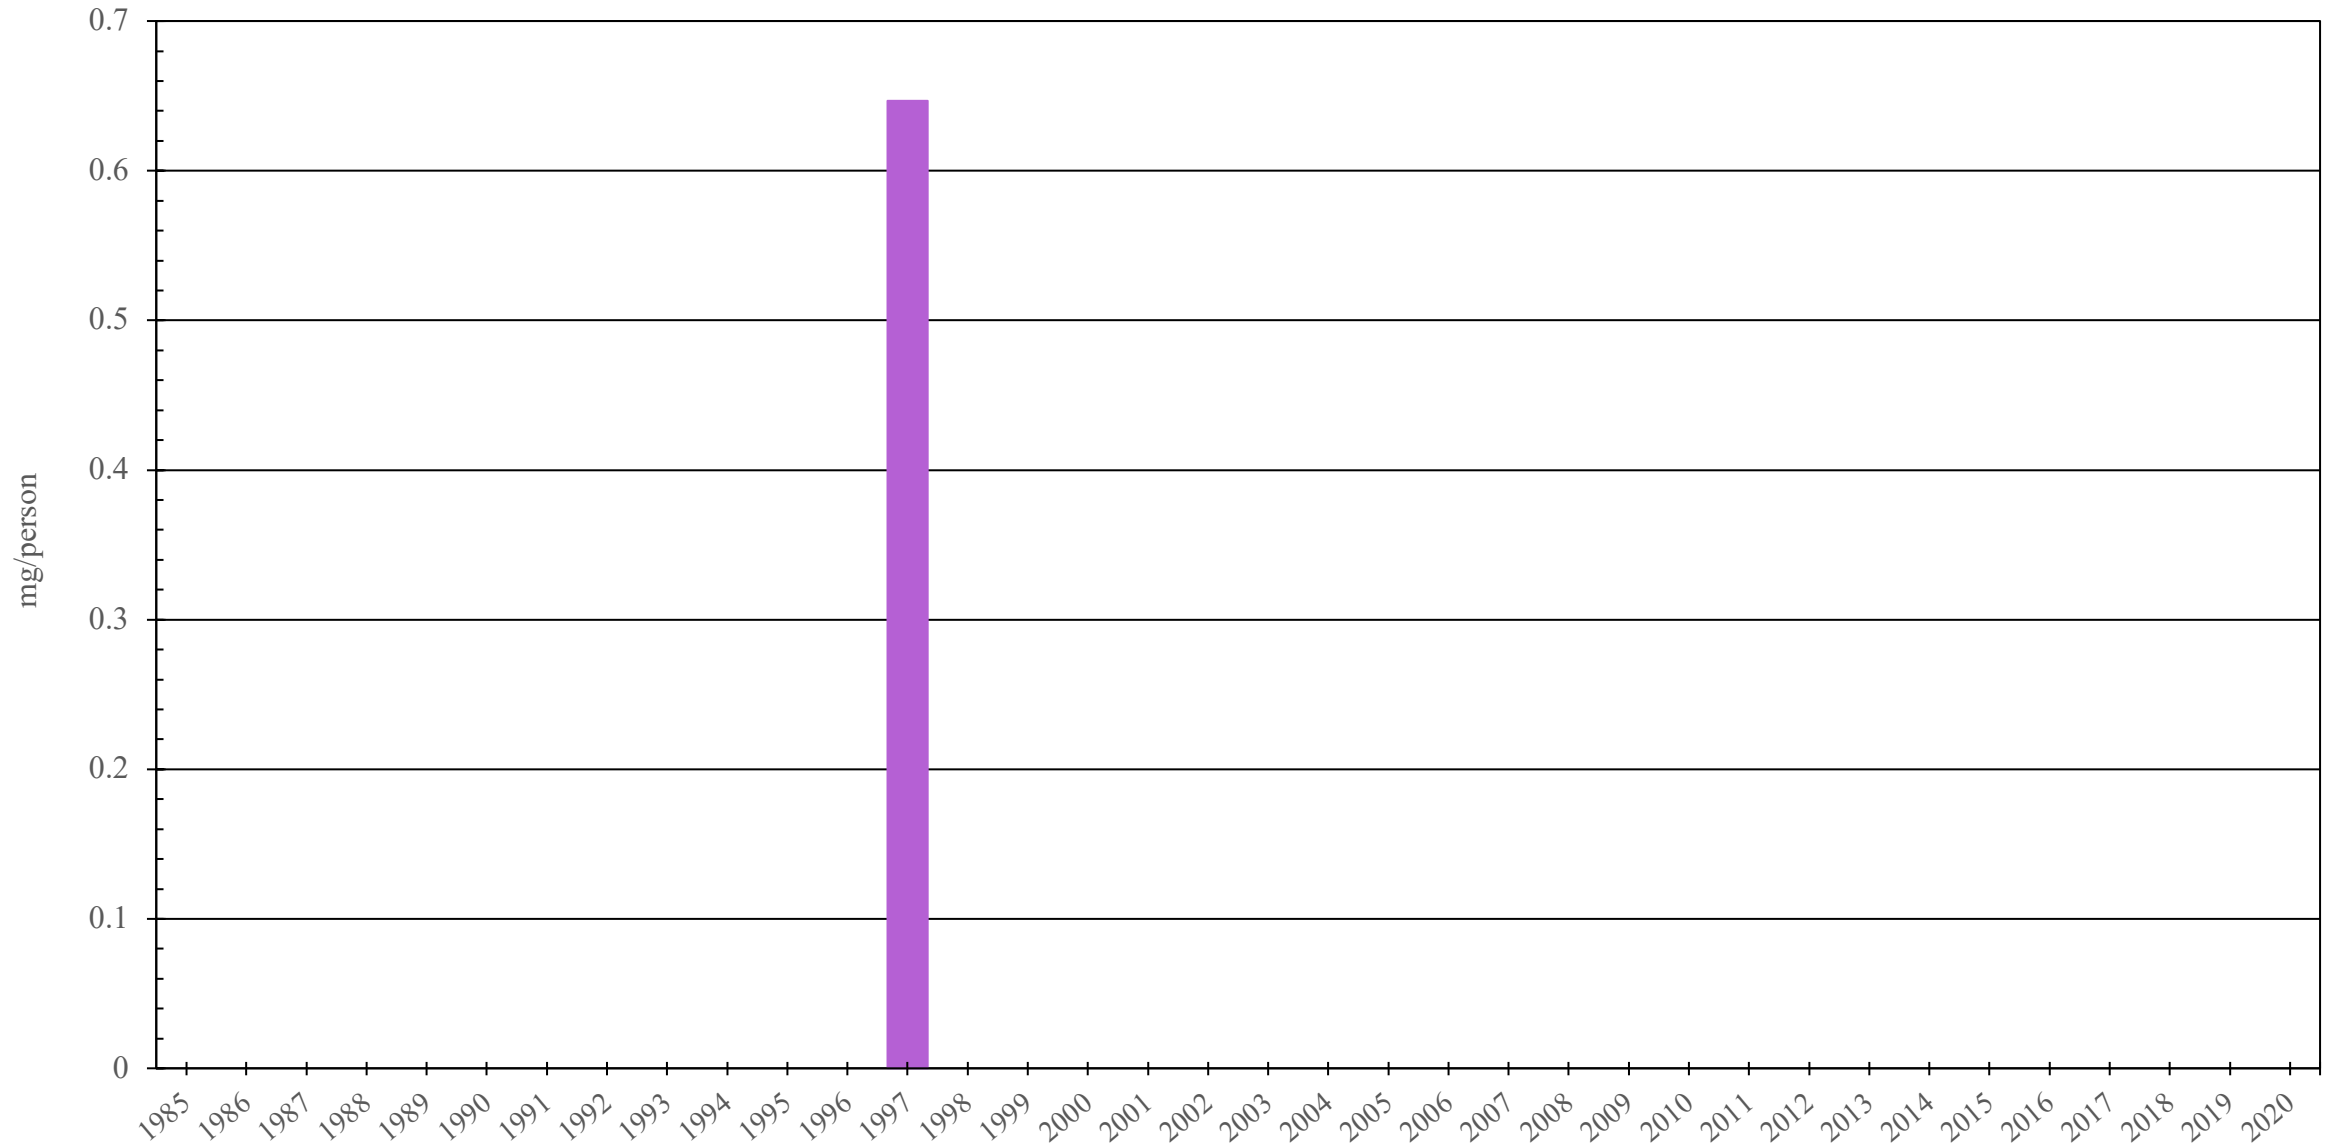

Lesotho

Oxycodone Consumption (mg/person), 1985 - 2020

Sources: International Narcotics Control Board (data); The World Bank (population)

Created by: Walther Global Palliative Care & Supportive Oncology, Indiana University Simon Comprehensive Cancer Center, 2022