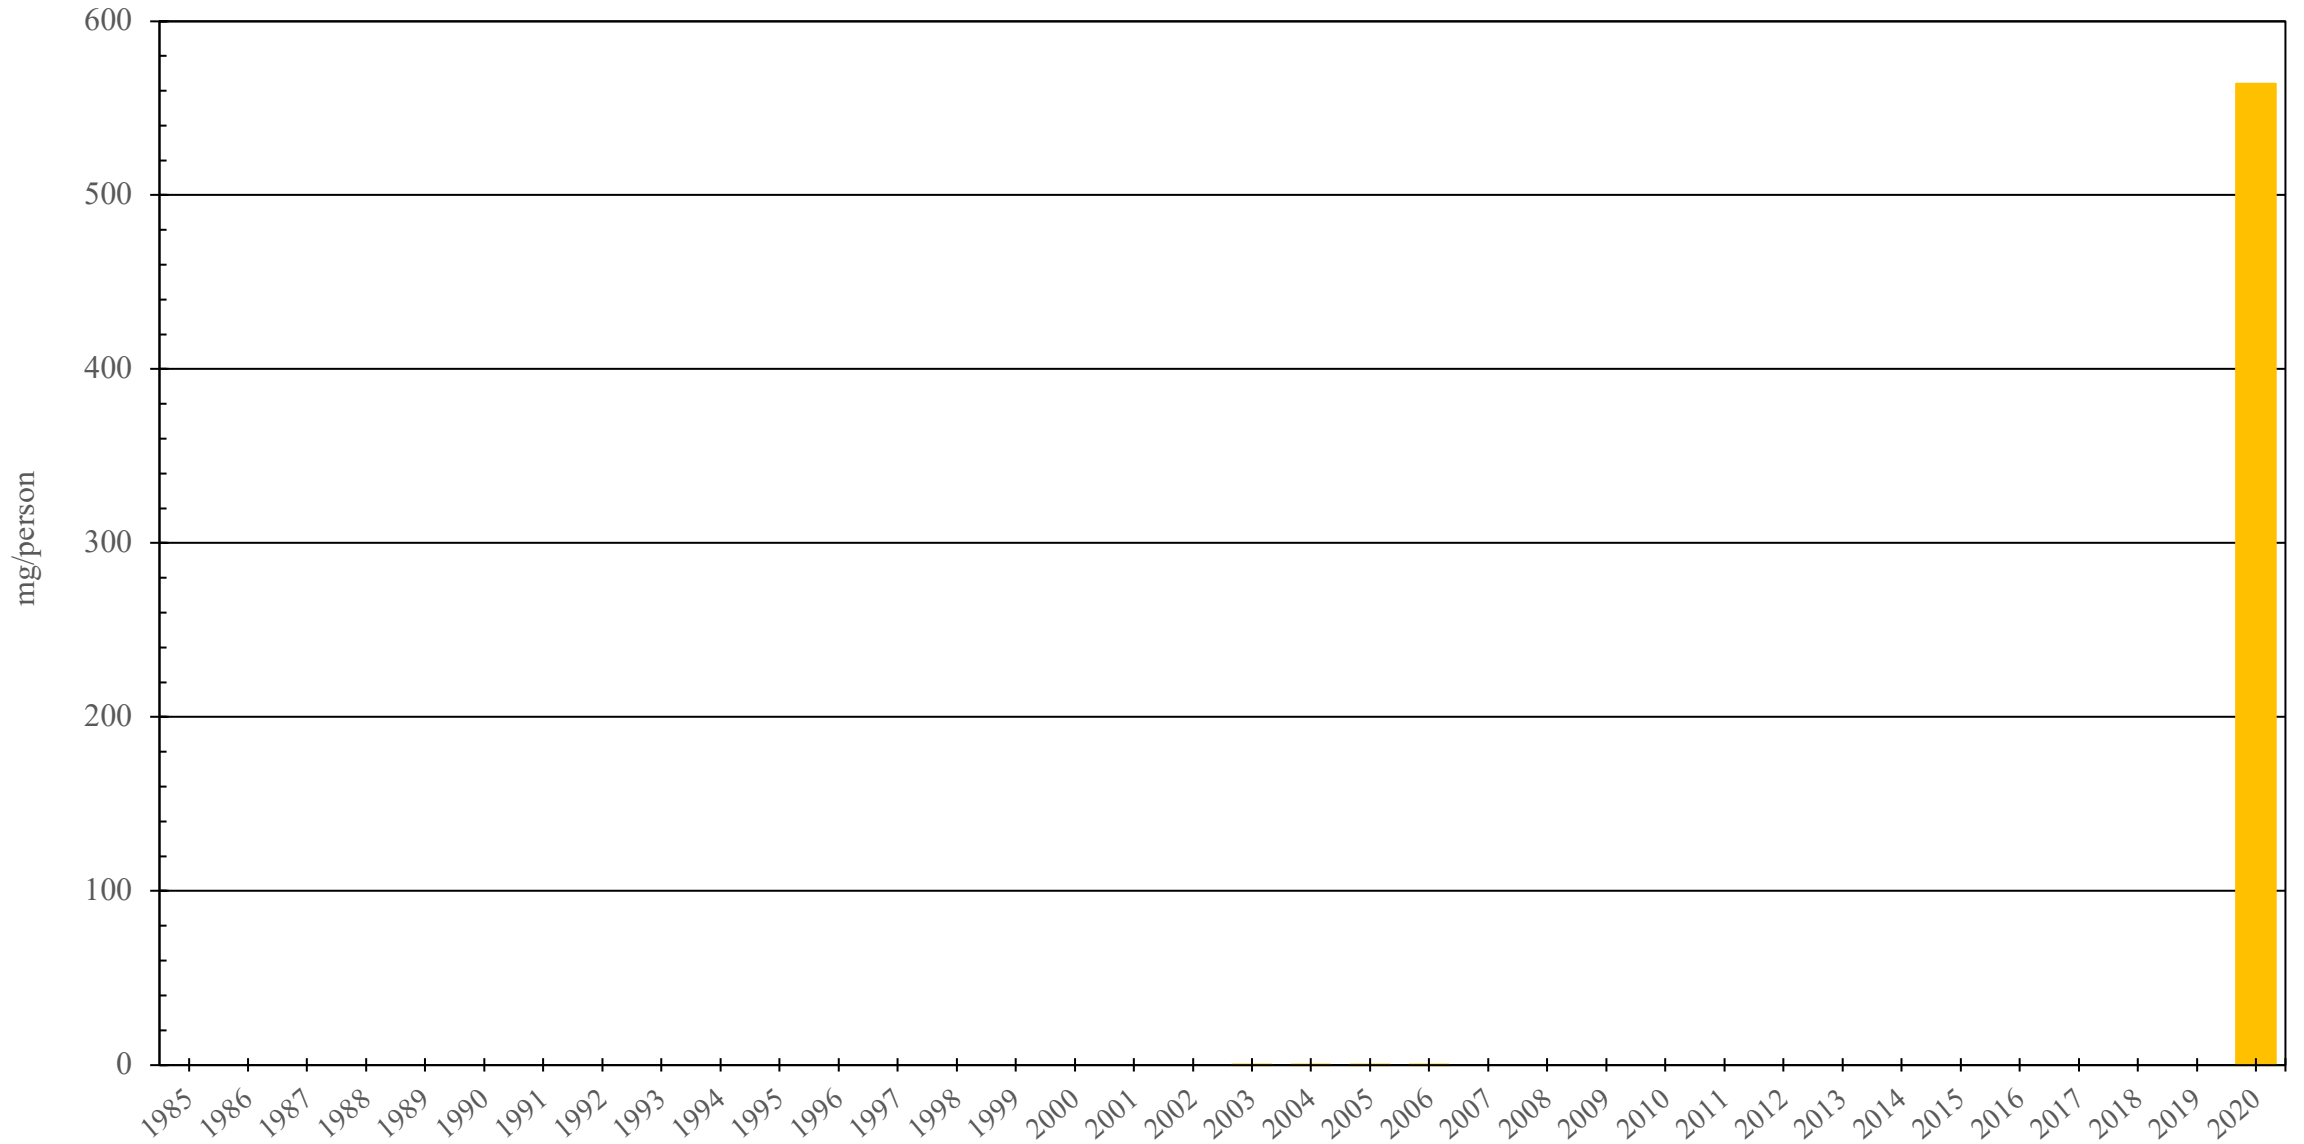

# Ireland

Codeine Consumption (mg/person), 1985 - 2020

Sources: International Narcotics Control Board (data); The World Bank (population)

Created by: Walther Global Palliative Care & Supportive Oncology, Indiana University Simon Comprehensive Cancer Center, 2022