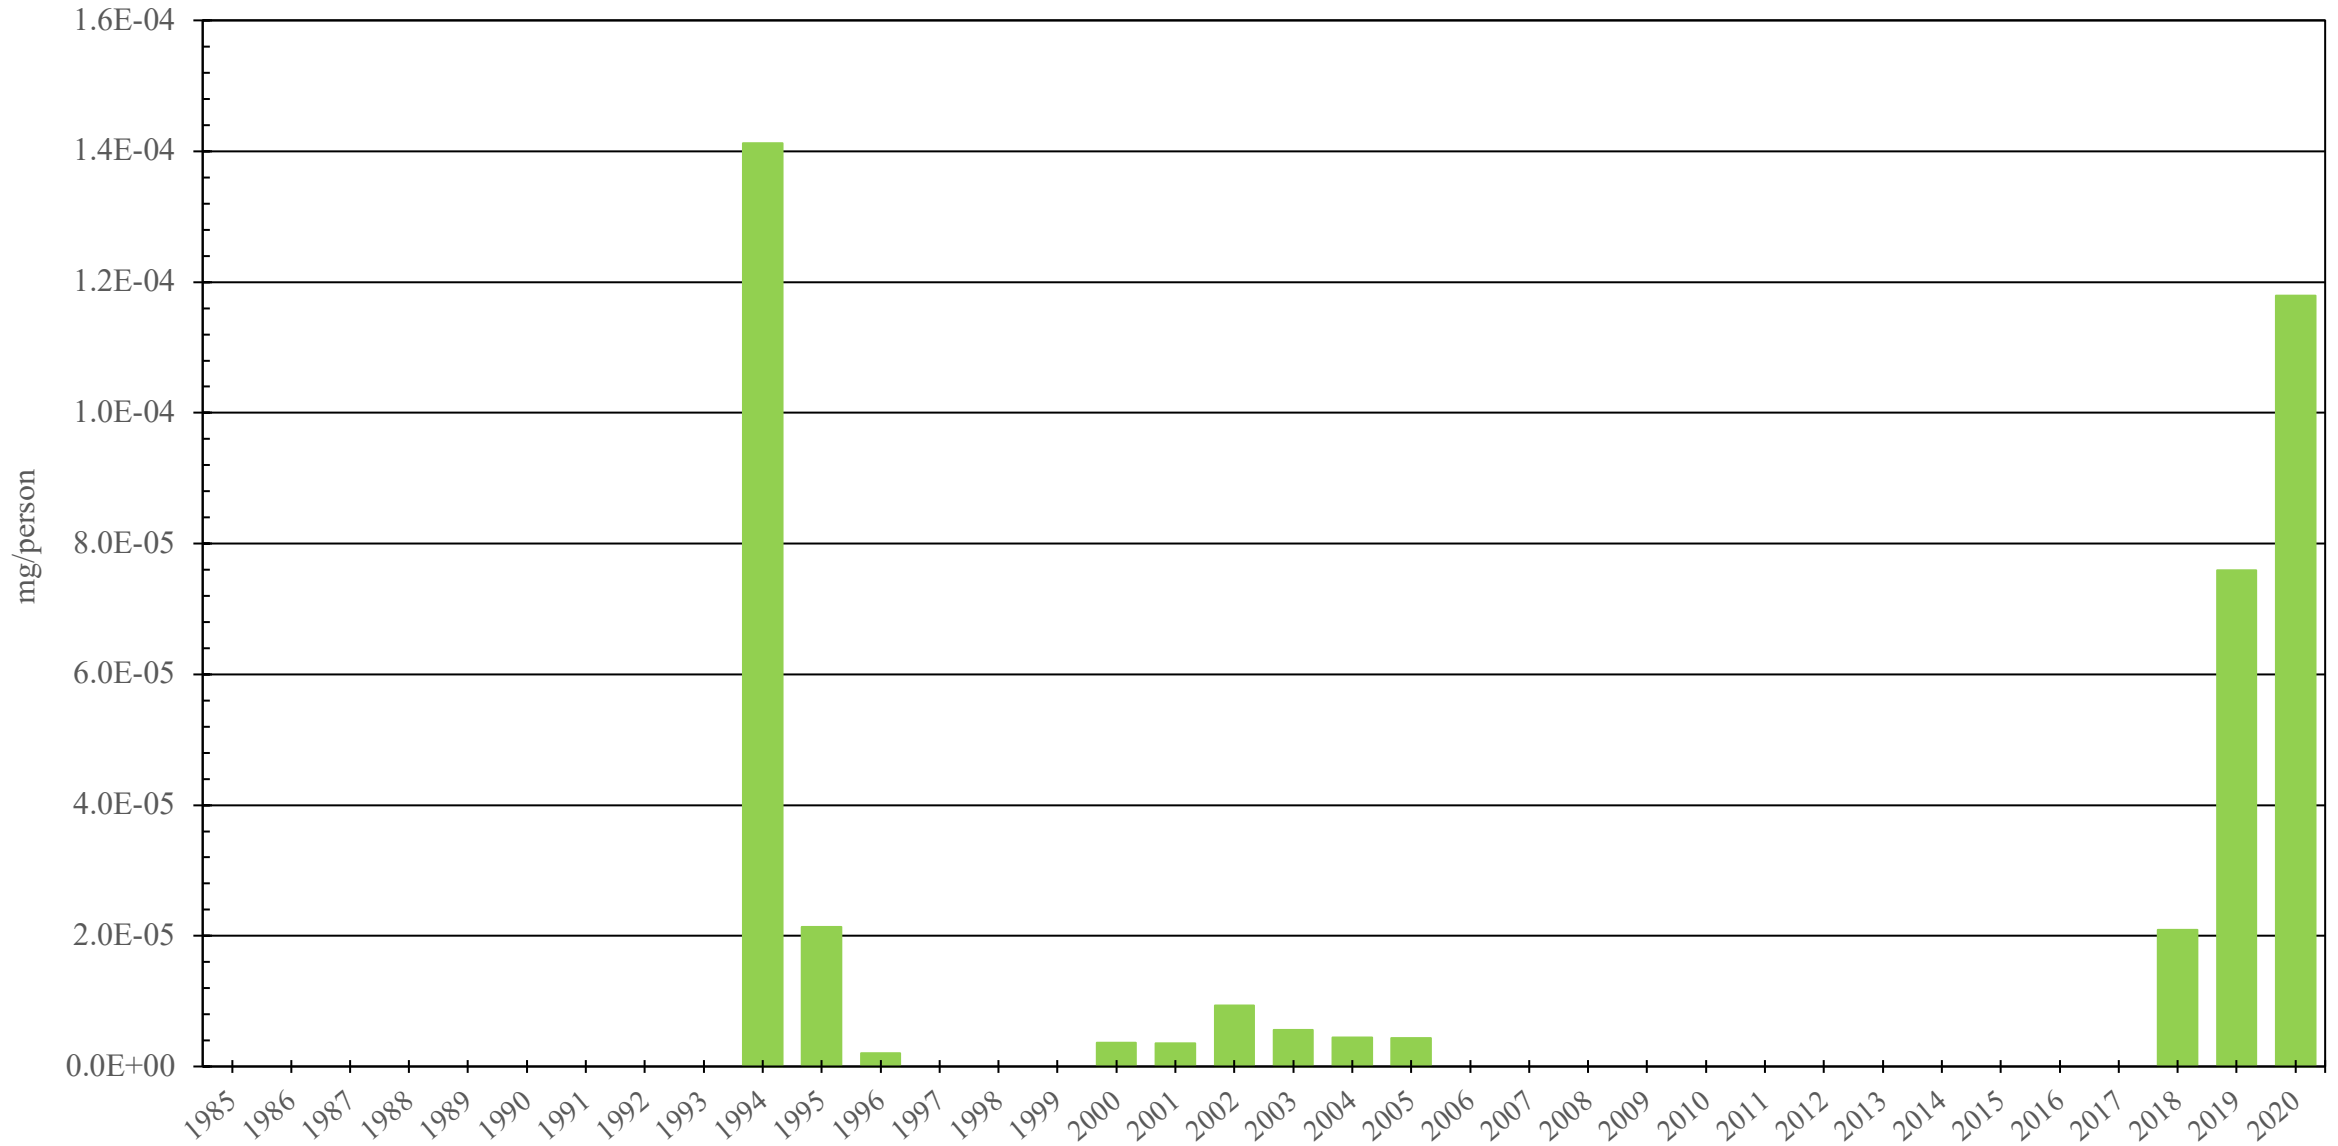

Guinea

Fentanyl Consumption (mg/person), 1985 - 2020

Sources: International Narcotics Control Board (data); The World Bank (population)

Created by: Walther Global Palliative Care & Supportive Oncology, Indiana University Simon Comprehensive Cancer Center, 2022