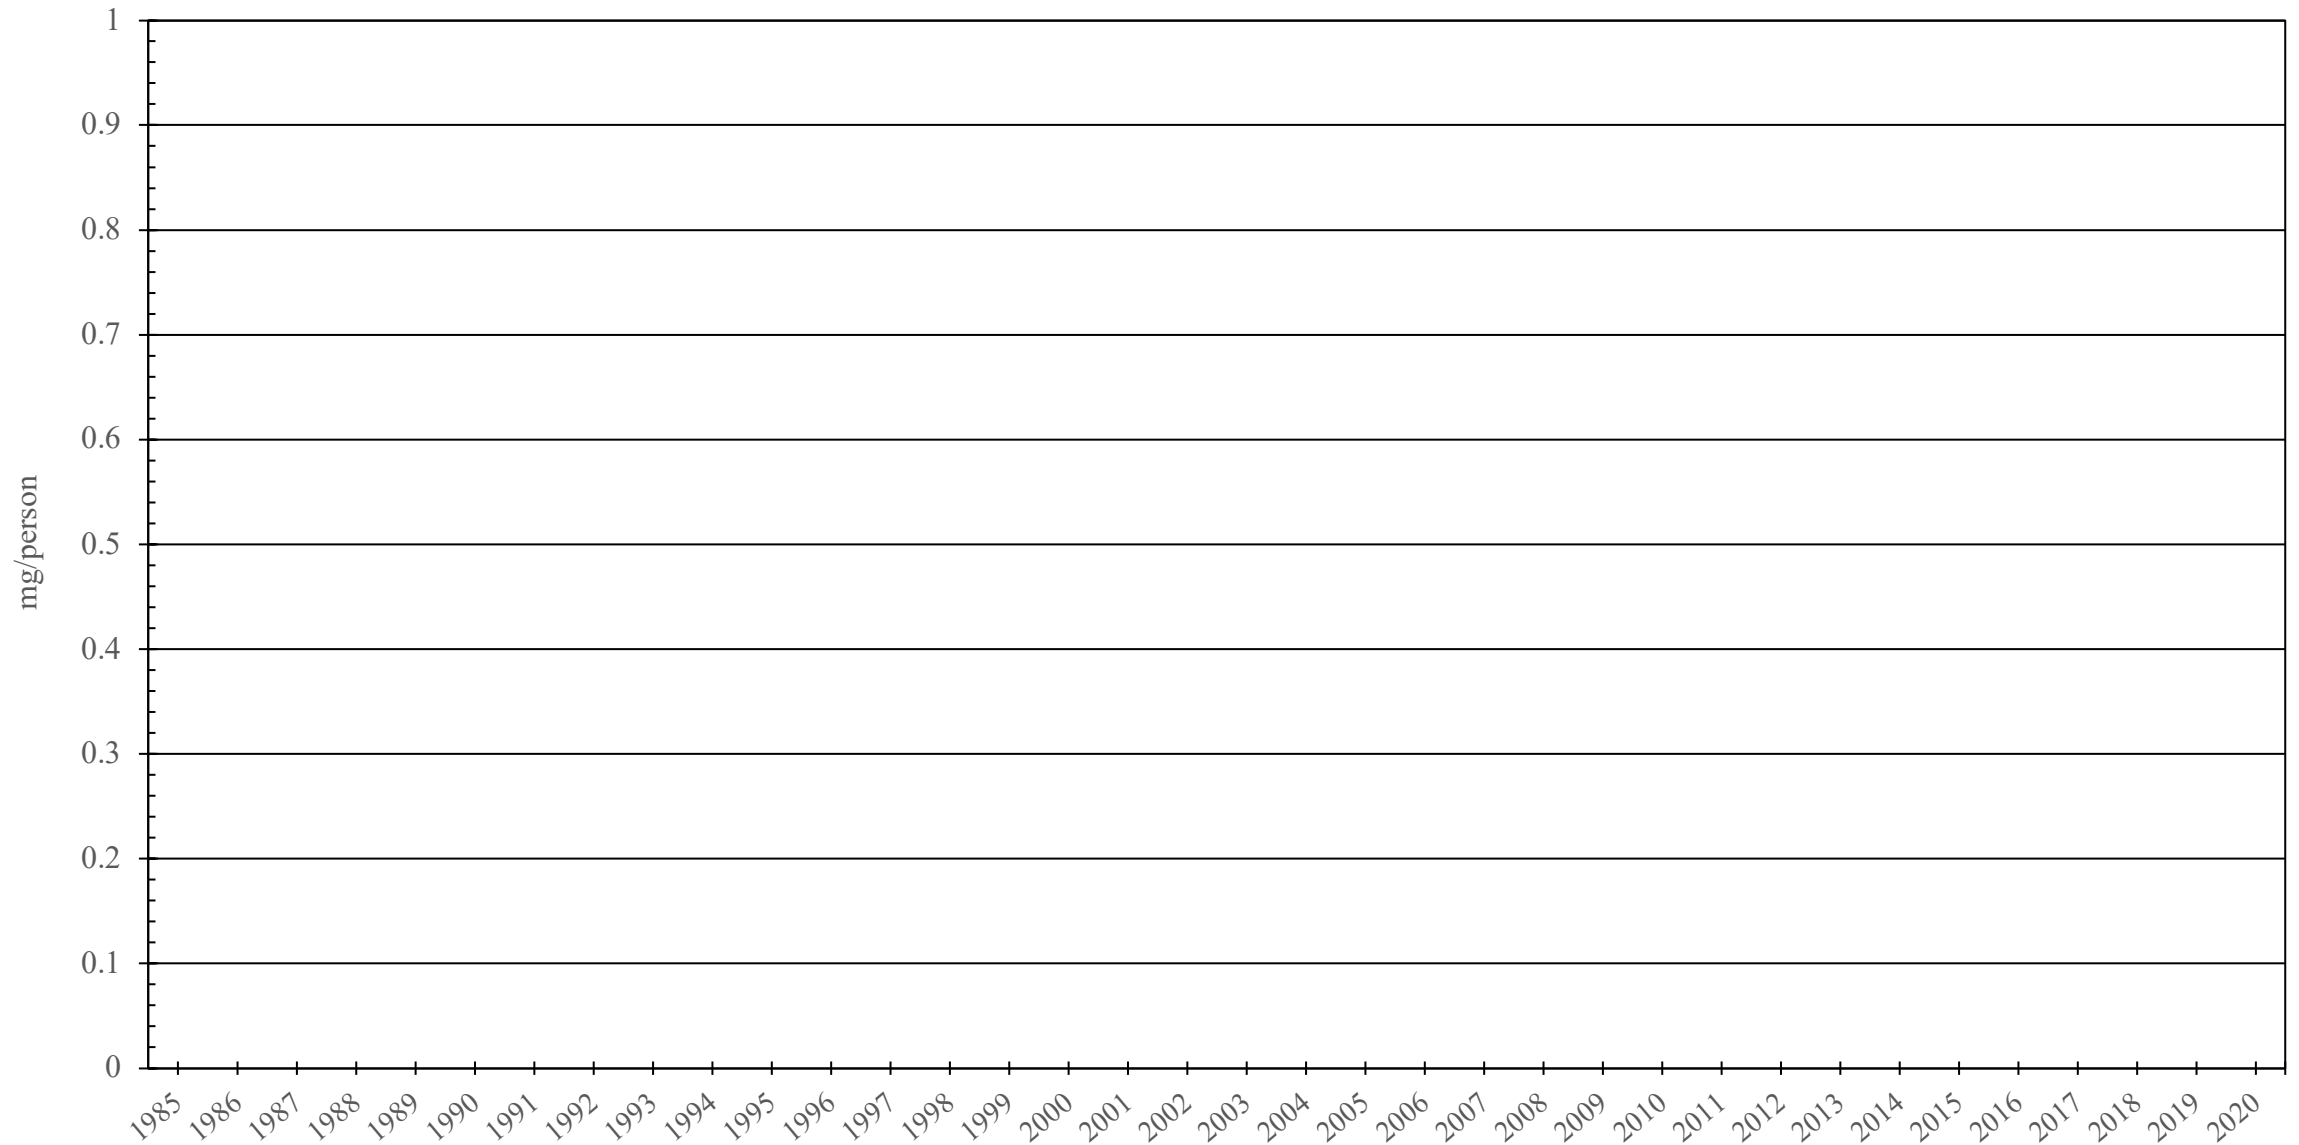

# Angola

Methadone Consumption (mg/person), 1985 - 2020

Sources: International Narcotics Control Board (data); The World Bank (population)

Created by: Walther Global Palliative Care & Supportive Oncology, Indiana University Simon Comprehensive Cancer Center, 2022